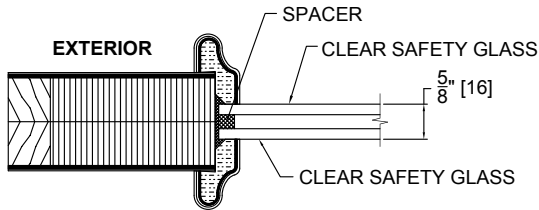

AURORA GLAZING STANDARDS
Dual Glazed Insulated Glass (IG)

**INSULATED GLASS
CLEAR SAFETY**