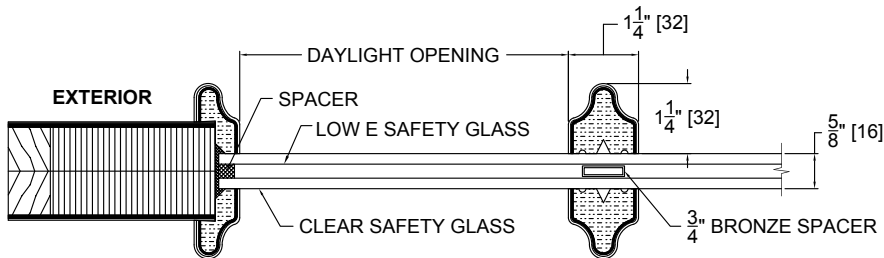

SIMULATED DIVIDED LITES - SDL (PATIO DOOR) SERIES
LOW E