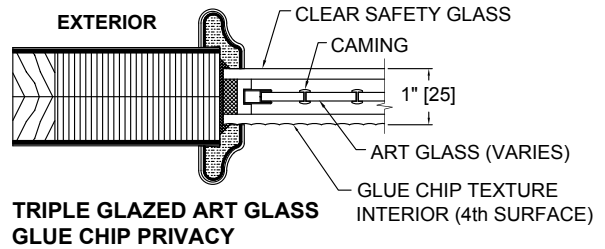

**AURORA GLAZING STANDARDS**  
Dual Glazed Insulated Glass (IG)

**INSULATED GLASS  
CLEAR SAFETY**

**INSULATED GLASS  
GLUE CHIP**

**INSULATED GLASS  
LOW E**

**INSULATED GLASS  
RAIN**

**INSULATED GLASS  
BEVELED**

**INSULATED GLASS  
FROSTED**

**Notes:**  
Raised Moulding Profile Varies by Model  
For Available Glass Textures, See Aurora Brochure

**AURORA GLAZING STANDARDS**  
Triple Glazed Art Glass (TG)

**Notes:**