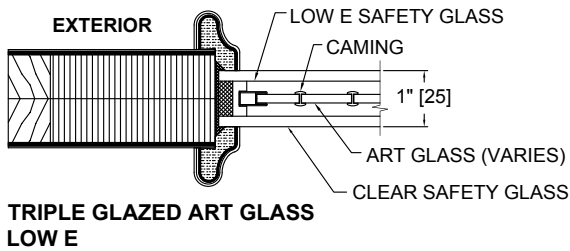

**AURORA GLAZING STANDARDS**  
Single Glazed (SG)

**SINGLE GLAZED CLEAR SAFETY**  
For Speakeasy/Rectangle Door Light

**SINGLE GLAZED CLEAR BEVELED SAFETY**  
For Speakeasy/Rectangle Door Light

**Notes:**  
Single Glazed for Speakeasy/Rectangle Door Light Application Only

**AURORA GLAZING STANDARDS**  
Dual Glazed Insulated Glass (IG)

**INSULATED GLASS  
CLEAR SAFETY**

**INSULATED GLASS  
GLUE CHIP**

**INSULATED GLASS  
LOW E**

**INSULATED GLASS  
RAIN**

**INSULATED GLASS  
BEVELED**

**INSULATED GLASS  
FROSTED**

**Notes:**  
Raised Moulding Profile Varies by Model  
For Available Glass Textures, See Aurora Brochure

**AURORA GLAZING STANDARDS**  
Triple Glazed Art Glass (TG)

**Notes:**