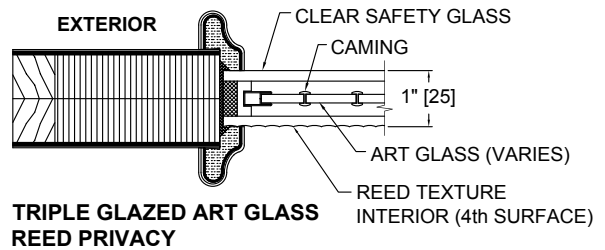

**AURORA GLAZING STANDARDS**  
Single Glazed (SG)

**SINGLE GLAZED CLEAR SAFETY**  
For Speakeasy/Rectangle Door Light

**SINGLE GLAZED CLEAR BEVELED SAFETY**  
For Speakeasy/Rectangle Door Light

**Notes:**  
Single Glazed for Speakeasy/Rectangle Door Light Application Only

**INSULATED GLASS  
FROSTED**

**Notes:**  
Raised Moulding Profile Varies by Model  
For Available Glass Textures, See Aurora Brochure

**AURORA GLAZING STANDARDS**  
Triple Glazed Art Glass (TG)

**Notes:**