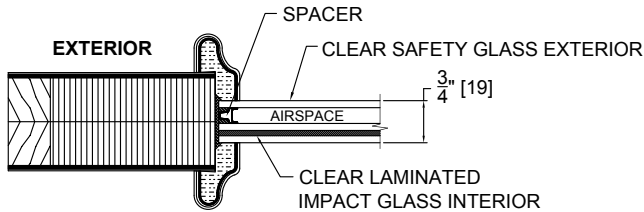

**INSULATED GLASS  
FROSTED**

**Notes:**  
Raised Moulding Profile Varies by Model  
For Available Glass Textures, See Aurora Brochure

**AURORA GLAZING STANDARDS**  
Triple Glazed Art Glass (TG)

**Notes:**

**Raised Moulding Profile Varies by Model**

**For Available Glass Designs, See Aurora Brochure or Glass Files Specific to Each Model**

**AURORA GLAZING STANDARDS**  
Impact Rated Glass

**INSULATED IMPACT GLASS**