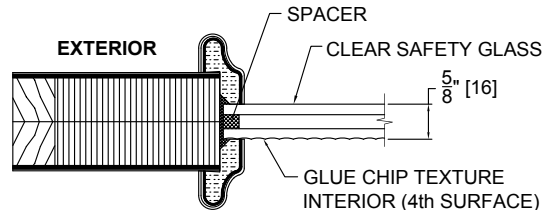

**INSULATED GLASS
GLUE CHIP**