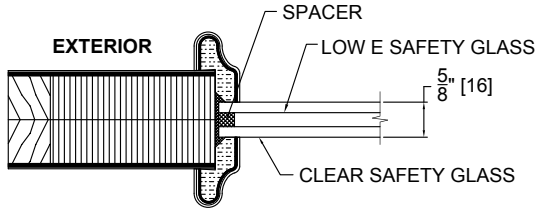

**INSULATED GLASS
LOW E**