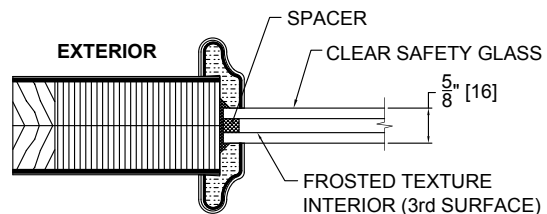

**INSULATED GLASS
FROSTED**

Notes:
Raised Moulding Profile Varies by Model
For Available Glass Textures, See Aurora Brochure