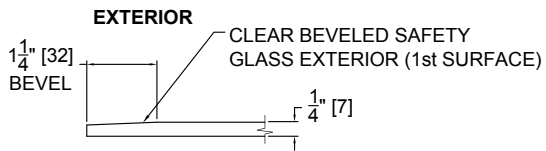

**AURORA GLAZING STANDARDS**  
Single Glazed (SG)

**SINGLE GLAZED CLEAR SAFETY**  
For Speakeasy/Rectangle Door Light

**SINGLE GLAZED CLEAR BEVELED SAFETY**  
For Speakeasy/Rectangle Door Light

**Notes:**  
Single Glazed for Speakeasy/Rectangle Door Light Application Only