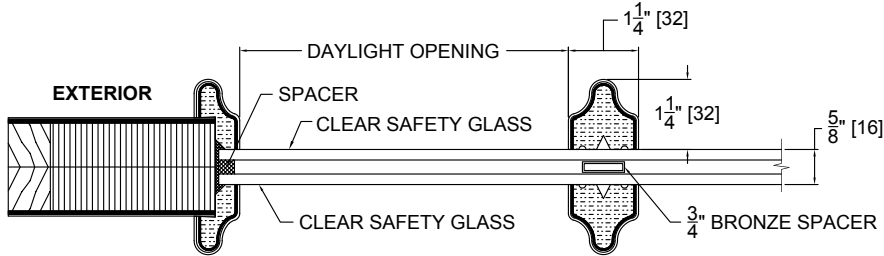

AURORA GLAZING STANDARDS
Simulated Divided Lites (SDL)
Patio Doors

SIMULATED DIVIDED LITES - SDL (PATIO DOOR) SERIES
CLEAR SAFETY