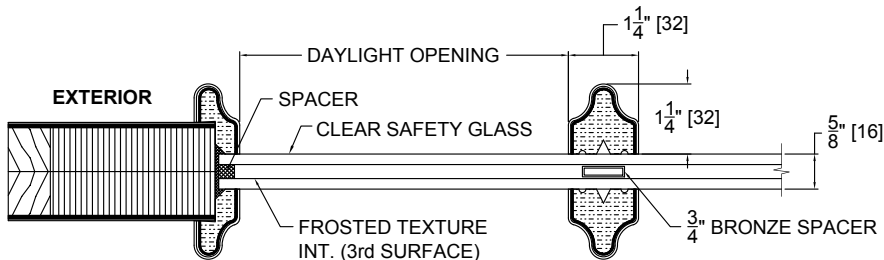

SIMULATED DIVIDED LITES - SDL (PATIO DOOR) SERIES
FROSTED